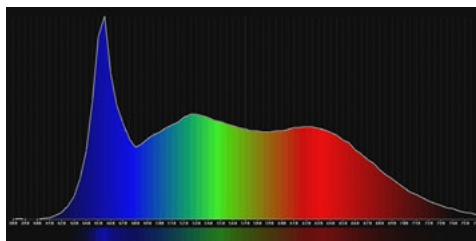

PART NUMBERS	EU	UK	US	Bare Ends
Standard Yoke	945-2101	945-2201	945-2301	945-2401
Pole Operated	945-2111	945-2211	945-2311	945-2411

Optical

- **LED Panel:** RGBWW
- **Beam angle (no diffuser):** 46°
- **Beam angle with Domed Diffuser:** >100°
- **Optics:** 46° custom TIR lens
- **CCT Range:** 2,700-10,000K
- **Daylight (5600K) (Lux @10ft/3m):** 3023 (No diff)
  1003 (Domed diff)
- **Tungsten (3200K) (Lux @10ft/3m):** 2456 (No diff)
  912 (Domed diff)
- **RED (Lux @10ft/3m):** 259 (No diff)
- **GREEN (Lux @10ft/3m):** 1099 (No diff)
- **BLUE (Lux @10ft/3m):** 202 (No diff)
- **TLCI / CRI (average):** 98
- **+/- Green-Magenta Adjustment:** Continuously Variable
- **Included Diffusion:** Ultra Light (900-3711)
  Domed (900-3712)

Operational

- **Lighting Control Modes:** RGBWW/CCT/HSI/Gel/FX single dial with LCD menu control
- **Number of Gels:** 300
- **Number of Effects:** 11
- **Dimming Control:** Constant Current 0-100% Continuous
- **Remote Control Options:** DMX, RDM, Apollo CRMX*, WDMX*, Bluetooth*
- **Fan Control:** Yes
- **USB Updates:** Yes
- **Ambient Temp Operation:** - 20 to + 45
- **Estimated LED lifetime:** 50,000+ hrs
- **Preset Options:** 6x preset CCT modes with quick select buttons
  6x customisable user presets with quick select buttons

* Requires optional dongle

Mechanical

- **Versions:** manual, pole operated
- **Weight*:** Manual: 13.25 lb / 6.0 kg
  Pole Operated: 17.85 lbs / 8.1 kg
- **Height:** 12.6" / 320 mm
- **Width:** 12.6" / 320 mm
- **Depth:** 4.3" / 110 mm
- **Mounting method:** TVMP

* Including yoke and power supply

Electrical

- **Nominal power draw:** 200W
- **Power supply:** Yoke Mounted
- **Mains Input:** IEC, 100-240 Vac / 50-60 Hz
- **IP Rating:** IP20
- **Mobile power options [not included]:**
  - Gemini 1x1 14.4V Battery Plate (fits to yoke or directly on fixture)

PHOTOMETRICS

Naturally accurate in any scene