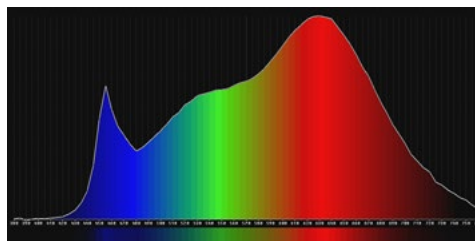

PART NUMBERS	EU	UK	US	Bare Ends
Standard Yoke	945-2101	945-2201	945-2301	945-2401
Pole Operated	945-2111	945-2211	945-2311	945-2411

Optical

- **LED Panel:** RGBWW
- **Beam angle (no diffuser):** 46°
- **Beam angle with Domed Diffuser:** >100°
- **Optics:** 46° custom TIR lens
- **CCT Range:** 2,700-10,000K
- **Daylight (5600K) (Lux @10ft/3m):** 3023 (No diff)
  1003 (Domed diff)
- **Tungsten (3200K) (Lux @10ft/3m):** 2456 (No diff)
  912 (Domed diff)
- **RED (Lux @10ft/3m):** 259 (No diff)
- **GREEN (Lux @10ft/3m):** 1099 (No diff)
- **BLUE (Lux @10ft/3m):** 202 (No diff)
- **TLCI / CRI (average):** 98
- **+/- Green-Magenta Adjustment:** Continuously Variable
- **Included Diffusion:** Ultra Light (900-3711)
  Domed (900-3712)

Operational

- **Lighting Control Modes:** RGBWW/CCT/HSI/Gel/FX single dial with LCD menu control
- **Number of Gels:** 300
- **Number of Effects:** 11
- **Dimming Control:** Constant Current 0-100% Continuous
- **Remote Control Options:** DMX, RDM, Apollo CRMX*, WDMX*, Bluetooth*
- **Fan Control:** Yes
- **USB Updates:** Yes
- **Ambient Temp Operation:** - 20 to + 45
- **Estimated LED lifetime:** 50,000+ hrs
- **Preset Options:** 6x preset CCT modes with quick select buttons
  6x customisable user presets with quick select buttons

* Requires optional dongle

Mechanical

- **Versions:** manual, pole operated
- **Weight*:** Manual: 13.25 lb / 6.0 kg
  Pole Operated: 17.85 lbs / 8.1 kg
- **Height:** 12.6" / 320 mm
- **Width:** 12.6" / 320 mm
- **Depth:** 4.3" / 110 mm
- **Mounting method:** TVMP

* Including yoke and power supply

Electrical

- **Nominal power draw:** 200W
- **Power supply:** Yoke Mounted
- **Mains Input:** IEC, 100-240 Vac / 50-60 Hz
- **IP Rating:** IP20
- **Mobile power options [not included]:**
  - Gemini 1x1 14.4V Battery Plate (fits to yoke or directly on fixture)

PHOTOMETRICS

Naturally accurate in any scene